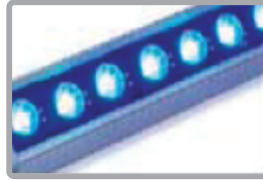

LED

LIGHTING & ELECTRONIC DESIGN

PART #: VW-XXX-XXX-XX-XXX-X-X

| | | |
|-------------|--|------|
| Catalog # | | Type |
| Projects | | |
| Comments | | Date |
| Prepared By | | |

LED **VIVID LINEAR WASH SERIES II™** is illuminated by using LED RGB technology with 256 degree gray scale fuction (feature). It is able to play synchronously through the intelligent controller; the unit is also friendly enough to work with user's own program if it is connected to a DMX controller. LED VIVID LINEAR WASH SERIES II housing is made of aluminum alloy and is completely sealed. In order to reach the best lighting effect, one can adjust the angle or position of the unit.

DIAGRAM:

SPECIFICATIONS:

| Item No. | VW-400-RGB-12-120VAC/240VAC/12VDC available VW-800-RGB-12-120VAC/240VAC/12VDC available VW-1200-RGB-12-120VAC/240VAC/12VDC available | VW-400-PW-12 VW-800-PW-12 VW-1200-PW-12 | VW-400-B-12 VW-800-B-12 VW-1200-B-12 |
|---------------------|--|---|--|
| LED Color Range: | Different brightness of red, green, & blue LED combined to produce 16,000,000 colors. | White | Blue |
| Light Source: | High Power LED | High Power LED | 1W blue color LED |
| Beam Angle: | 25° | 25° | 25° |
| Light Spacing | 20m | 20m | 20m |
| Data Interface: | Standard DMX compatible | Standard DMX compatible | Standard DMX compatible |
| Controlling System: | DMX512 console or SRC-WASHER-100-A controller | | |
| Shell Material: | Aluminum alloy | Aluminum alloy | Aluminum alloy |
| Connection Mode: | Standard signal cord and power cord | | |
| Connector: | 3-pin connector | | |
| Weight: | 1.25Kg (400mm type) 2.2Kg (800mm type) 3.2Kg (1200mm type) | 1.25Kg | 1.25Kg |