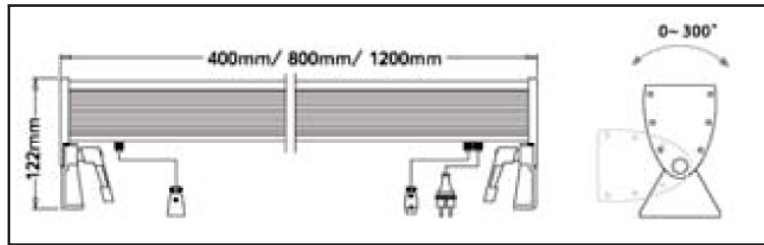

LED

LIGHTING & ELECTRONIC DESIGN

PART #: VW-XXX-XXX-XX-XXX-X-X

| | | |
|-------------|--|------|
| Catalog # | | Type |
| Projects | | |
| Comments | | Date |
| Prepared By | | |

LED **VIVID LINEAR WASH SERIES II™** is illuminated by using LED RGB technology with 256 degree gray scale fuction (feature). It is able to play synchronously through the intelligent controller; the unit is also friendly enough to work with user's own program if it is connected to a DMX controller. LED VIVID LINEAR WASH SERIES II housing is made of aluminum alloy and is completely sealed. In order to reach the best lighting effect, one can adjust the angle or position of the unit.

DIAGRAM:

SPECIFICATIONS:

| Item No. | VW-400-RGB-12-120VAC/240VAC/12VDC available VW-800-RGB-12-120VAC/240VAC/12VDC available VW-1200-RGB-12-120VAC/240VAC/12VDC available | VW-400-PW-12 VW-800-PW-12 VW-1200-PW-12 | VW-400-B-12 VW-800-B-12 VW-1200-B-12 |
|---------------------|--|---|--|
| LED Color Range: | Different brightness of red, green, & blue LED combined to produce 16,000,000 colors. | White | Blue |
| Light Source: | High Power LED | High Power LED | 1W blue color LED |
| Beam Angle: | 25° | 25° | 25° |
| Light Spacing | 20m | 20m | 20m |
| Data Interface: | Standard DMX compatible | Standard DMX compatible | Standard DMX compatible |
| Controlling System: | DMX512 console or SRC-WASHER-100-A controller | | |
| Shell Material: | Aluminum alloy | Aluminum alloy | Aluminum alloy |
| Connection Mode: | Standard signal cord and power cord | | |
| Connector: | 3-pin connector | | |
| Weight: | 1.25Kg (400mm type) 2.2Kg (800mm type) 3.2Kg (1200mm type) | 1.25Kg | 1.25Kg |