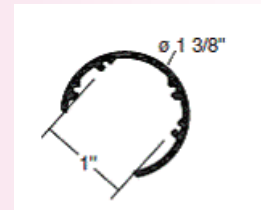

The Ultimate

EPC-853