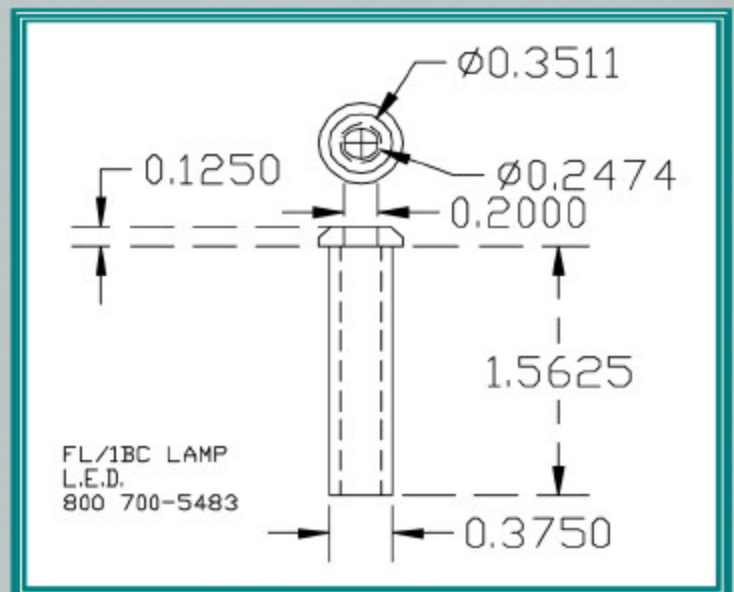

Lighting & Electronic Design, Inc.
141 Cassia Way Unit C Henderson NV 89014
800.700.5483 ~ 702.568.8742 ~ FAX 702.568.8753
email: led@ledlinc.com web: www.ledlinc.com