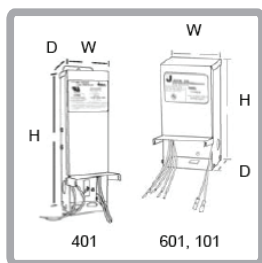

Catalog #		Type
Projects		
Comments		Date
Prepared By		

LED's **POWER SUPPLY SERIES™** feature switch and regulated Class II Power Supplies that are dimmable and range from 40W to 300W. They are magnetic dimmer ready and are available for indoor / outdoor use in 12VDC or 24VDC, and primary voltages of 120VAC, 240VAC, and 277VAC!

**APPLICATIONS:**

- Theaters
- Restaurants & Bars
- Arenas
- Auditoriums
- Hotels
- Casinos

DIAGRAMS:

Indoor, Single Output						
Part #	Input VAC	Hertz	Output VDC	Watts	Dimensions L x W x H	Weight
T-401-12DCR-LC	120	60	12	40	8" X 4" X 3.25" (203mm x 102mm x 83mm)	7.0 lbs (3.2 kg)
T-401-24DCR-LC	120	60	24	40	8" X 4" X 3.25" (203mm x 102mm x 83mm)	7.0 lbs (3.2 kg)
T-601-12DCR-LC	120	60	12	60	8" X 4" X 3.25" (203mm x 102mm x 83mm)	7.0 lbs (3.2 kg)
T-101-24DCR-LC	120	60	24	100	8" X 4" X 3.25" (203mm x 102mm x 83mm)	7.0 lbs (3.2 kg)

Outdoor, Single Output						
Part #	Input VAC	Hertz	Output VDC	Watts	Dimensions L x W x H	Weight
T-401-12DCR	120	60	12	40	8" X 4" X 3.25" (203mm x 102mm x 83mm)	6.0 lbs (2.7 kg)
T-401-24DCR	120	60	24	40	8" X 4" X 3.25" (203mm x 102mm x 83mm)	6.0 lbs (2.7 kg)
T-601-12DCR	120	60	12	60	8" X 4" X 3.25" (203mm x 102mm x 83mm)	9.0 lbs (4.1 kg)
T-101-24DCR	120	60	24	100	8" X 4" X 3.25" (203mm x 102mm x 83mm)	9.0 lbs (4.1 kg)

DIAGRAMS (Continued):

Multiple Output						
Part #	Input VAC	Hertz	Output VDC	Output x Watts	Dimensions L x W x H	Weight
T-2240-12DCR	120	60	12	4 x 60	8" X 4" X 3.25" (203mm x 102mm x 83mm)	40 lbs (18.2 kg)
T-2240-24DCR	120	60	24	3 x 100	8" X 4" X 3.25" (203mm x 102mm x 83mm)	40 lbs (18.2 kg)