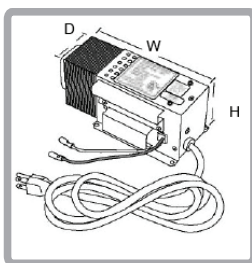

Catalog #		Type
Projects		
Comments		Date
Prepared By		

LED's **POWER SUPPLY SERIES™** feature switch and regulated Class II Power Supplies that are dimmable and range from 40W to 300W. They are magnetic dimmer ready and are available for indoor / outdoor use in 12VDC or 24VDC, and primary voltages of 120VAC, 240VAC, and 277VAC!

**APPLICATIONS:**

- Theaters
- Restaurants & Bars
- Arenas
- Auditoriums
- Hotels
- Casinos

DIAGRAMS:

Indoor, Single Output						
Part #	Input VAC	Hertz	Output VDC	Watts	Dimensions L x W x H	Weight
T-401-12DCR-LC	120	60	12	40	8" X 4" X 3.25" (203mm x 102mm x 83mm)	7.0 lbs (3.2 kg)
T-401-24DCR-LC	120	60	24	40	8" X 4" X 3.25" (203mm x 102mm x 83mm)	7.0 lbs (3.2 kg)
T-601-12DCR-LC	120	60	12	60	8" X 4" X 3.25" (203mm x 102mm x 83mm)	7.0 lbs (3.2 kg)
T-101-24DCR-LC	120	60	24	100	8" X 4" X 3.25" (203mm x 102mm x 83mm)	7.0 lbs (3.2 kg)

Outdoor, Single Output						
Part #	Input VAC	Hertz	Output VDC	Watts	Dimensions L x W x H	Weight
T-401-12DCR	120	60	12	40	8" X 4" X 3.25" (203mm x 102mm x 83mm)	6.0 lbs (2.7 kg)
T-401-24DCR	120	60	24	40	8" X 4" X 3.25" (203mm x 102mm x 83mm)	6.0 lbs (2.7 kg)
T-601-12DCR	120	60	12	60	8" X 4" X 3.25" (203mm x 102mm x 83mm)	9.0 lbs (4.1 kg)
T-101-24DCR	120	60	24	100	8" X 4" X 3.25" (203mm x 102mm x 83mm)	9.0 lbs (4.1 kg)

DIAGRAMS (Continued):

Multiple Output						
Part #	Input VAC	Hertz	Output VDC	Output x Watts	Dimensions L x W x H	Weight
T-2240-12DCR	120	60	12	4 x 60	8" X 4" X 3.25" (203mm x 102mm x 83mm)	40 lbs (18.2 kg)
T-2240-24DCR	120	60	24	3 x 100	8" X 4" X 3.25" (203mm x 102mm x 83mm)	40 lbs (18.2 kg)