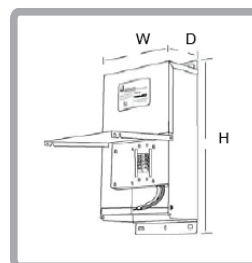

Catalog #		Type
Projects		
Comments		Date
Prepared By		

LED's **POWER SUPPLY SERIES™** feature switch and regulated Class II Power Supplies that are dimmable and range from 40W to 300W. They are magnetic dimmer ready and are available for indoor / outdoor use in 12VDC or 24VDC, and primary voltages of 120VAC, 240VAC, and 277VAC!

FEATURES:

- Economical design
- Regulated and switched magnetic type for longer life
- Available with 12VDC or 24VDC output
- Available in 40W, 60W, and 100W single output capacity per circuit
- Multi circuit design with 3 or 4 circuits

APPLICATIONS:

- Theaters
- Restaurants & Bars
- Arenas
- Auditoriums
- Hotels
- Casinos

DIAGRAMS:

Indoor, Single Output						
Part #	Input VAC	Hertz	Output VDC	Watts	Dimensions L x W x H	Weight
T-401-12DCR-LC	120	60	12	40	8" X 4" X 3.25" (203mm x 102mm x 83mm)	7.0 lbs (3.2 kg)
T-401-24DCR-LC	120	60	24	40	8" X 4" X 3.25" (203mm x 102mm x 83mm)	7.0 lbs (3.2 kg)
T-601-12DCR-LC	120	60	12	60	8" X 4" X 3.25" (203mm x 102mm x 83mm)	7.0 lbs (3.2 kg)
T-101-24DCR-LC	120	60	24	100	8" X 4" X 3.25" (203mm x 102mm x 83mm)	7.0 lbs (3.2 kg)

Outdoor, Single Output						
Part #	Input VAC	Hertz	Output VDC	Watts	Dimensions L x W x H	Weight
T-401-12DCR	120	60	12	40	8" X 4" X 3.25" (203mm x 102mm x 83mm)	6.0 lbs (2.7 kg)
T-401-24DCR	120	60	24	40	8" X 4" X 3.25" (203mm x 102mm x 83mm)	6.0 lbs (2.7 kg)
T-601-12DCR	120	60	12	60	8" X 4" X 3.25" (203mm x 102mm x 83mm)	9.0 lbs (4.1 kg)
T-101-24DCR	120	60	24	100	8" X 4" X 3.25" (203mm x 102mm x 83mm)	9.0 lbs (4.1 kg)

Ordering Information:

T				
Series	Model	Voltage Primary	Voltage Secondary	Type
	401	120VAC	12VDC	Indoor
	601	240VAC	24VDC	Outdoor
	101	277VAC		
	2240			

Ordering Example: T-401-120-12-INDOOR