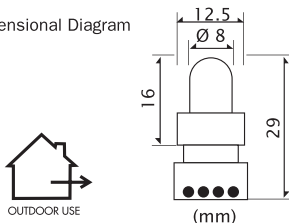

### Specifications

Item No.	RGB LED-CMLP-4W-7.5-12V	RGB LED-CMLP-4W-10-12V	RGB LED-CMLP-4W-10-12V
Light Source Type	R,G,B 3 in 1	R,G,B 3 in 1	R,G,B 3 in 1
Qty. of LEDs	150	150	150
LED Spacing	7.5cm	10cm	15cm
Cut Length	11.25m	15m	22.5m
Available Colors	R, G, B LED		
Max. Watts	36W		
Control Mode	Auto Stand-alone Random, External SL-410, DMX-512 Controllable Via SRC-181		