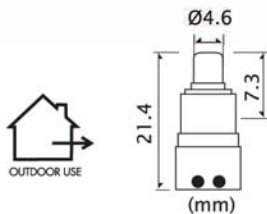

LED

LED DECORATIVE LIGHT STRING SERIES

LED Auto-Chroma 2W RGB Crystal Clip Light Series

(2-Wire)(RGB Color Changing)(Outdoor)

Features and Benefits

- Operating Temperature -20°C~60°C
- Input Power 12V
- RGB LED
- Built-in IC with each LED for RGB color changing effect
- Easy installation
- Cut at any length

Each RGB LED has a built in Smart Chip that controls the auto 7 color changing RGB Effect.

Dimensional Drawing

Specifications

Item No.	LED-CMLP-7.5-12V-M	LED-CMLP-10-12V-M	LED-CMLP-15-12V-M
Light Source Type	R,G,B 3 in 1	R,G,B 3 in 1	R,G,B 3 in 1
Qty. of LEDs	150	150	150
LED Spacing	7.5cm	10cm	15cm
Cut Length	11.25m	15m	22.5m
Available Colors	RGB LED	RGB LED	RGB LED
Max. Watts	36W	36W	36W