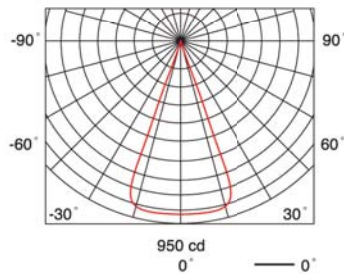

G0101-1

15X(White) 1W (2700-9000K)
Al alloy body+fireproof ABS +PMMA

Light Source

1W LED

PAR30 120V Lamp

Lamp Specifications	Voltage input (V)	LED Qty (PCS)	Power (W)	Luminous flux(lm)	Beam angle (°)	Lamp head type	Avg Lifespan(h)	Diameter (mm)	Max light intensity (cd)
G0101-1	120VAC	15	21	960	40	E26	50000	90.5	950