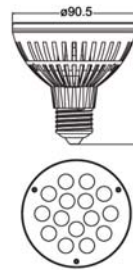

G0101-1

15X(White) 1W (2700-9000K)
Al alloy body+fireproof ABS +PMMA

Light Source

1W LED

PAR30 120V Lamp

Lamp Specifications	Voltage input (V)	LED Qty (PCS)	Power (W)	Luminous flux(lm)	Beam angle (°)	Lamp head type	Avg Lifespan(h)	Diameter (mm)	Max light intensity (cd)
G0101-1	120VAC	15	21	960	40	E26	50000	90.5	950