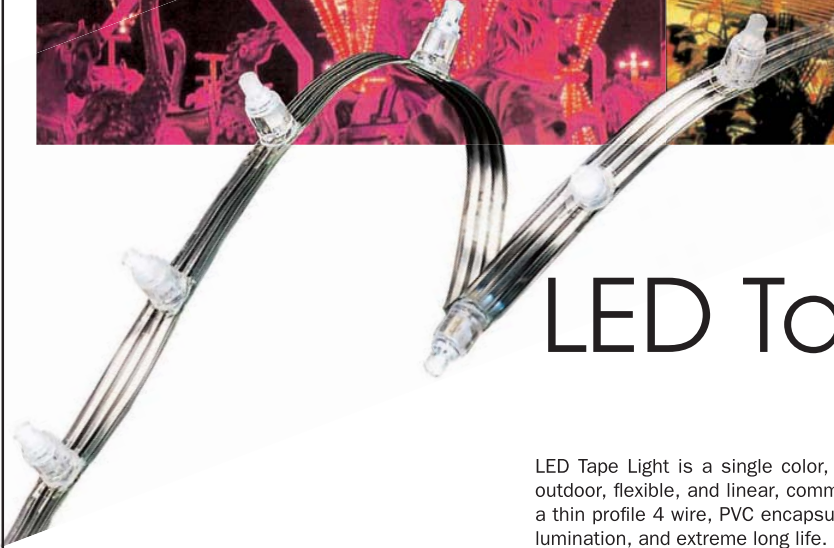

LED

LED DECORATIVE LIGHT STRING SERIES

LED Tape Light

LED Tape Light is a single color, LED based, energy saving, low voltage 12/24V, outdoor, flexible, and linear, commercial decorative lighting product. Constructed of a thin profile 4 wire, PVC encapsulated wire each LED provides Super Bright LED illumination, and extreme long life. LED Tape Light is easy to install and can be cut to any desired length and is populated with Super Bright single color LED's. LED Tape light can be applied both indoors and outdoors.

LED Tape Light was developed to be an energy saving, and long life direct replacement to high energy consuming incandescent tape light.

OUTDOOR USE

Specifications

Item No.	LED-CL-23-50-12V LED-CL-23-50-24V	LED-CL-23-70-12V LED-CL-23-70-24V	LED-CL-23-100-12V LED-CL-23-100-24V	LED-CL-23-150-12V LED-CL-23-150-24V	LED-CL-23-200-12V LED-CL-23-200-24V	
Light Source Type	ø5 LED		ø5 LED		ø5 LED	
LED Spacing	5cm		7cm		10cm	
Max. Length	100m		100m		100m	
LED Qty.	1998/1992	1998	1332	996	666	498/492 498
Available Colors	R,Y,YG,O	B,G,W	R,Y,YG,O	B,G,W	R,Y,YG,O	B,G,W
LED Qty. per unit	6/12pcs	3/6pcs	6/12pcs	3/6pcs	6/12pcs	3/6pcs
Max. Watts	0.24/0.48w		0.24/0.48w		0.24/0.48w	

Cut to any desired length. Apply any standard 12V or 24V PSU accordingly for a maximum single length of 50M@ 12V and 100M @ 24V.

LED

141 Cassia Way STE. C
Henderson, NV 89014
Ph. 702.568.8742 * 800.700.5483
Fax 702.568.8753
www.LEDLINC.com