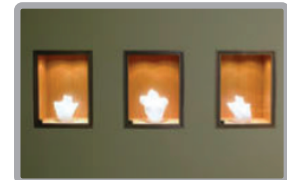

Catalog #		Type
Projects		
Comments		Date
Prepared By		

LED's **COVE LUX SERIES™** is a high output, low energy, long life alternative to Xenon and Incandescent cove, under counter, and showcase lighting systems. Utilizing high output, 1 and 2 watt thermally engineered LEDs, Cove Lux achieves a lumen output equivalent to 5W Xenon bulbs, making it a viable option for locations with high ambient light. With reduced consumption of over 14 watts per foot, your savings add up rapidly! Along with a rainbow of colors including warm white, low maintenance and up to 100,000 hour lamp life, Cove Lux will become your product of choice. Available in dimmable and standard (non-dimmable) configurations, Cove Lux operates at 24VAC with a current controlled circuit.

The **COVE LUX SERIES™** operates at 24VAC as a cove, under counter, or showcase lighting system. Thermally engineered LEDs are mounted in series with the ability to run up to 100 watts per circuit. The circuit is current controlled to keep light output even from the beginning to the end of the run. An aluminum channel provides a wireway for additional circuits, as well as a heat sink for the LEDs. Circuit do not exceed 4 amps per NEC Class II regulations.

Order **COVE LUX SERIES™** (Dimmable) configurations using CLD-prefix!

Order **COVE LUX SERIES™** (Non-Dimmable) configurations using CLS-prefix!

FEATURES:

- High output LEDs 1 watt or 2 watt
- Long life LEDs up to 100,000 hours
- Even illumination with current control
- No scaling
- Available in dimmable and non-dimmable
- Operates in 24VAC
- ETL listed

APPLICATIONS:

- Theaters
- Restaurants & Bars
- Cove and Undercounter Lighting
- Display and Jewelry Cases
- Auditoriums
- Hotels
- Casinos