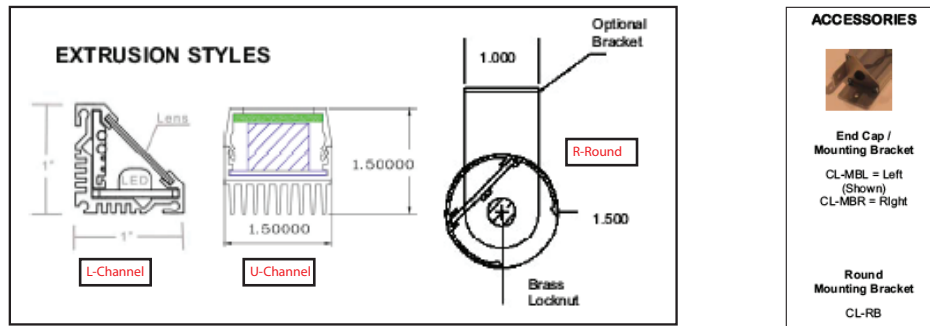

The **COVE LUX SERIES™** operates at 24VAC as a cove, under counter, or showcase lighting system. Thermally engineered LEDs are mounted in series with the ability to run up to 100 watts per circuit. The circuit is current controlled to keep light output even from the beginning to the end of the run. An aluminum channel provides a wireway for additional circuits, as well as a heat sink for the LEDs. Circuit do not exceed 4 amps per NEC Class II regulations.

Order **COVE LUX SERIES™** (Dimmable) configurations using CLD-prefix!

Order **COVE LUX SERIES™** (Non-Dimmable) configurations using CLS-prefix!

FEATURES:

- High output LEDs 1 watt or 2 watt
- Long life LEDs up to 100,000 hours
- Even illumination with current control
- No scaling
- Available in dimmable and non-dimmable
- Operates in 24VAC
- ETL listed

APPLICATIONS:

- Theaters
- Restaurants & Bars
- Cove and Undercounter Lighting
- Display and Jewelry Cases
- Auditoriums
- Hotels
- Casinos

DIAGRAMS:

Ordering Information:

CLD CLS	Spacing 3" O/C <small>*Custom Spacing Available</small>	Led Watt 1W (1 Watt) 2W (2 Watts)	Color A (Amber) B (Blue) G (Green) O (Orange) R (Red) W (White) WW (Warm White) <small>*Custom Colors Available</small>	Channel Style L (Channel) U (Channel) R (Round)	Length Linear Feet Required <small>*Custom Length Available</small>	Dimmable D (Dimmable)
------------	---	---	---	--	--	--------------------------

Ordering Example: CLD-03-1W-WW-L-20-D