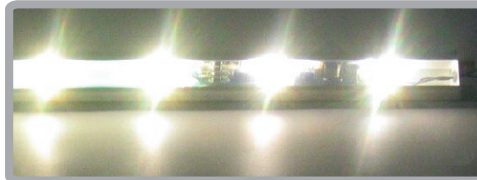

Catalog #		Type
Projects		
Comments		Date
Prepared By		

LED's **COVE LUX SERIES™** is a high output, low energy, long life alternative to Xenon and Incandescent cove, under counter, and showcase lighting systems. Utilizing high output, 1 and 2 watt thermally engineered LEDs, Cove Lux achieves a lumen output equivalent to 5W Xenon bulbs, making it a viable option for locations with high ambient light. With reduced consumption of over 14 watts per foot, your savings add up rapidly! Along with a rainbow of colors including warm white, low maintenance and up to 100,000 hour lamp life, Cove Lux will become your product of choice. Available in dimmable and standard (non-dimmable) configurations, Cove Lux operates at 24VAC with a current controlled circuit.

The **COVE LUX SERIES™** operates at 24VAC as a cove, under counter, or showcase lighting system. Thermally engineered LEDs are mounted in series with the ability to run up to 100 watts per circuit. The circuit is current controlled to keep light output even from the beginning to the end of the run. An aluminum channel provides a wireway for additional circuits, as well as a heat sink for the LEDs. Circuit do not exceed 4 amps per NEC Class II regulations.

Order **COVE LUX SERIES™** (Dimmable) configurations using CLD-prefix!

Order **COVE LUX SERIES™** (Non-Dimmable) configurations using CLS-prefix!

FEATURES:

- High output LEDs 1 watt or 2 watt
- Long life LEDs up to 100,000 hours
- Even illumination with current control
- No scaling
- Available in dimmable and non-dimmable
- Operates in 24VAC
- ETL listed